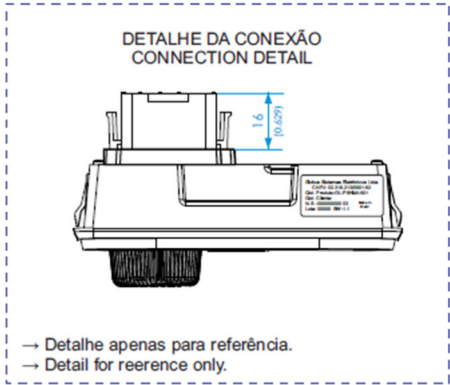

HEATING ECU + CONTROLL PANNEL NEO 2

029033ACC | ECU

VISTA SUPERIOR TOP VIEW

VISTA LATERAL SIDE VIEW

HEATING ECU + CONTROLL PANNEL NEO 2

029034ACC CONTROL PANNEL NEO 2 GL-P8HMA501 VERS.12-21

HEATING ECU + CONTROLL PANNEL NEO 2

Schema collegamento elettrico – Electrical Connection Diagram