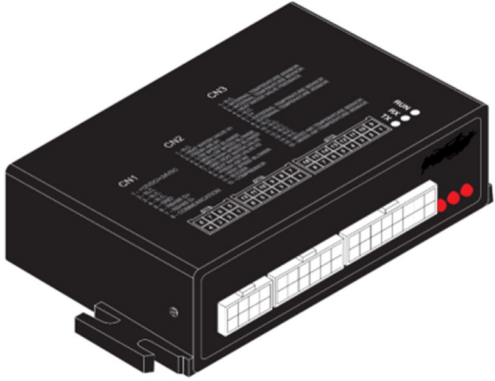

HEATING ECU + CONTROLL PANNEL NEO 2

029033ACC | ECU

VISTA SUPERIOR TOP VIEW

VISTA LATERAL SIDE VIEW

HEATING ECU + CONTROLL PANNEL NEO 2

029034ACC CONTROL PANNEL NEO 2 GL-P8HMA501 VERS.12-21

HEATING ECU + CONTROLL PANNEL NEO 2

Schema collegamento elettrico – Electrical Connection Diagram