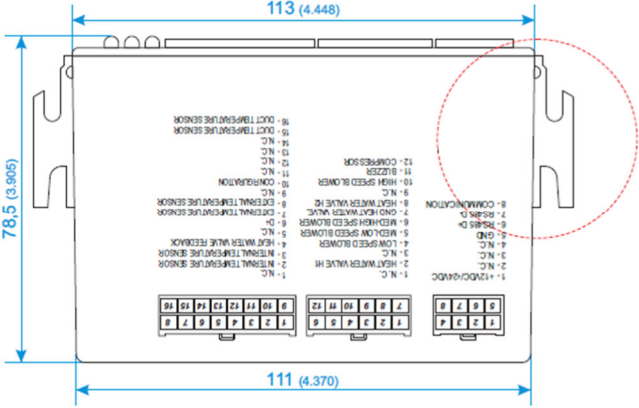

HEATING ECU + CONTROLL PANNEL NEO 2

029033ACC | ECU

VISTA SUPERIOR TOP VIEW

VISTA LATERAL SIDE VIEW

HEATING ECU + CONTROLL PANNEL NEO 2

029034ACC CONTROL PANNEL NEO 2 GL-P8HMA501 VERS.12-21

HEATING ECU + CONTROLL PANNEL NEO 2

Schema collegamento elettrico – Electrical Connection Diagram