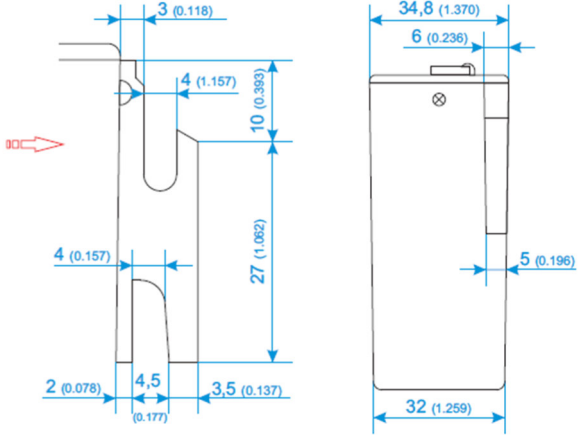

HEATING ECU + CONTROLL PANNEL NEO 2

029033ACC | ECU

VISTA SUPERIOR TOP VIEW

VISTA LATERAL SIDE VIEW

HEATING ECU + CONTROLL PANNEL NEO 2

029034ACC CONTROL PANNEL NEO 2 GL-P8HMA501 VERS.12-21

HEATING ECU + CONTROLL PANNEL NEO 2

Schema collegamento elettrico – Electrical Connection Diagram