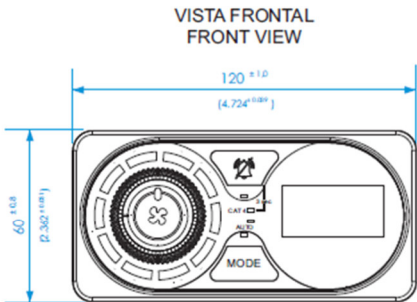

HEATING ECU + CONTROLL PANNEL NEO 2

029033ACC | ECU

VISTA SUPERIOR TOP VIEW

VISTA LATERAL SIDE VIEW

HEATING ECU + CONTROLL PANNEL NEO 2

029034ACC CONTROL PANNEL NEO 2 GL-P8HMA501 VERS.12-21

HEATING ECU + CONTROLL PANNEL NEO 2

Schema collegamento elettrico – Electrical Connection Diagram